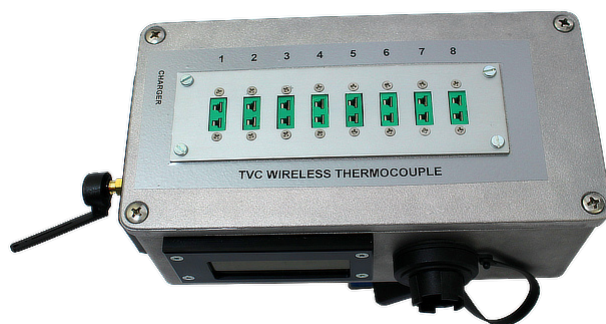

# Temperature Module TVC

## 8 Channel wireless temperature measurement

The 8 Channel wireless temperature module connects to either a remote PC or the ALX III welding datalogging systems via WiFi connectivity.

With capability to read and display up to 8 thermocouple channels via thermocouples mounted on the work piece, the temperature module transmits data back to the PC / ALX III.

The module can be held in place on the workpiece using the magnetic block and weld-on thermocouples can be connected to the unit.

The temperature module is battery powered and the battery level is indicated on the LCD screen as well as on the PC / ALX III in the temperature software.

## GENERAL UNIT

Inputs	8 x Type K Mini Sockets
Screen	LCD
Dimensions	235 x 130 x 150mm
Weight	3Kg
Housing	Die-cast Aluminium Box
Battery Type	Rechargeable 14.4V 4.8Ah Li-Ion
Battery Charger	External 90-240V AC, Auto Selection, 3 - 4 Hour Charge Time
Operating Time	12 - 14 Hours