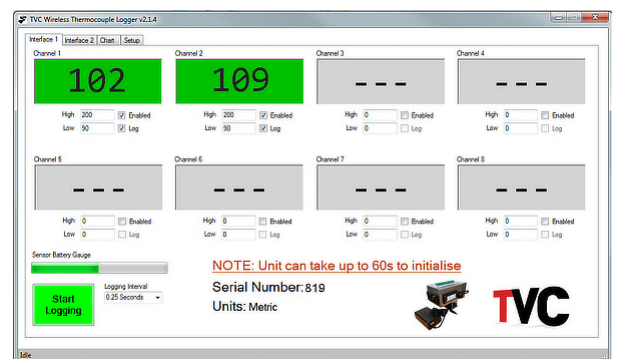

## 8 Channel wireless temperature measurement

The 8 Channel wireless temperature module connects to either a remote PC or the ALX III welding datalogging systems via WiFi connectivity.

With capability to read and display up to 8 thermocouple channels via thermocouples mounted on the work piece, the temperature module transmits data back to the PC / ALX III.

The module can be held in place on the workpiece using the magnetic block and weld-on thermocouples can be connected to the unit.

The temperature module is battery powered and the battery level is indicated on the LCD screen as well as on the PC / ALX III in the temperature software.

### Wireless Temperature Program

The software program logs the temperatures from several different positions independently. The data for each thermocouple is saved to a text file which can be viewed or exported into MS Excel.

Individual High / Low limits can be set for each thermocouple and the sets of temperature data are displayed in real time.

The wireless temperature program can also be set up to interface directly with the ALX III logging software.