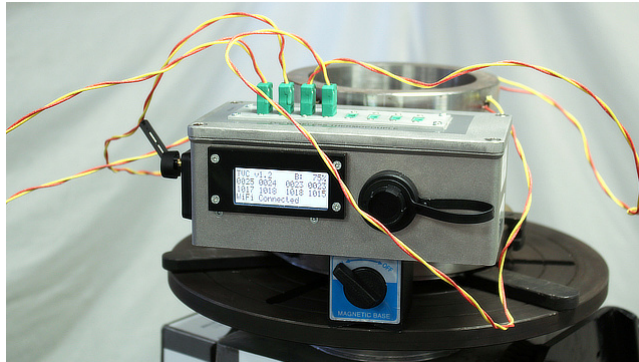

GENERAL UNIT

Inputs	8 x Type K Mini Sockets
Screen	LCD
Dimensions	235 x 130 x 150mm
Weight	3Kg
Housing	Die-cast Aluminium Box
Battery Type	Rechargeable 14.4V 4.8Ah Li-Ion
Battery Charger	External 90-240V AC, Auto Selection, 3 - 4 Hour Charge Time
Operating Time	12 - 14 Hours

MEASURED PARAMETERS

Range	0 - 1000°C

WiFi PARAMETERS

Operating Range	Up to 50 Metres

CALIBRATION & CERTIFICATION

Full calibration certification provided, traceable to The National Physical Laboratory (NPL), UK.

The Validation Centre (TVC) Limited reserves the right to alter or change product specifications without prior notice. Images are representative of full optional additions installed; delivered equipment and software may vary depending on options purchased.

THE VALIDATION CENTRE (TVC) LIMITED

Unit 15, Brinell Way
Harfreys Industrial Estate
Great Yarmouth
Norfolk, NR31 0LU
United Kingdom
+ 44 (0) 1493 443800

sales@tvcalx.co.uk
www.tvcalx.co.uk