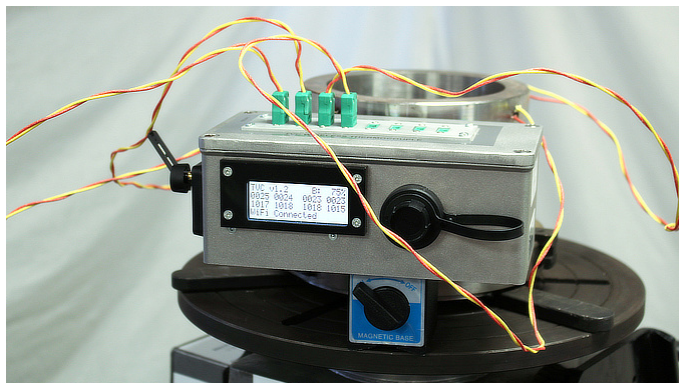

# Temperature Module TVC

## 8 Channel wireless temperature measurement

The 8 Channel wireless temperature module connects to either a remote PC or the ALX III welding datalogging systems via WiFi connectivity.

With capability to read and display up to 8 thermocouple channels via thermocouples mounted on the work piece, the temperature module transmits data back to the PC / ALX III.

The module can be held in place on the workpiece using the magnetic block and weld-on thermocouples can be connected to the unit.

The temperature module is battery powered and the battery level is indicated on the LCD screen as well as on the PC / ALX III in the temperature software.

Individual High / Low limits can be set for each thermocouple and the sets of temperature data are displayed in real time.

The wireless temperature program can also be set up to interface directly with the ALX III logging software.